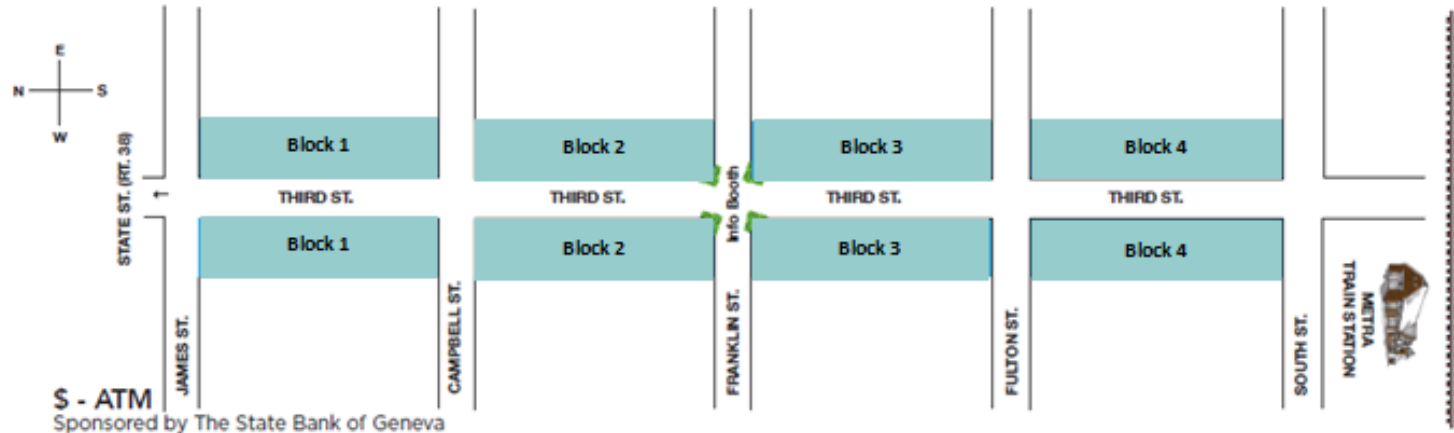

S - ATM
Sponsored by The State Bank of Geneva

**Festival of the Vine
September 10-12**

**Mark your calendar
for Geneva Arts Fair
2022
July 23 - 24**

Restrooms are located at
Fourth & James, Fourth &
Campbell, Fourth & Franklin,
Fourth & Fulton

In Cooperation with Our Partner