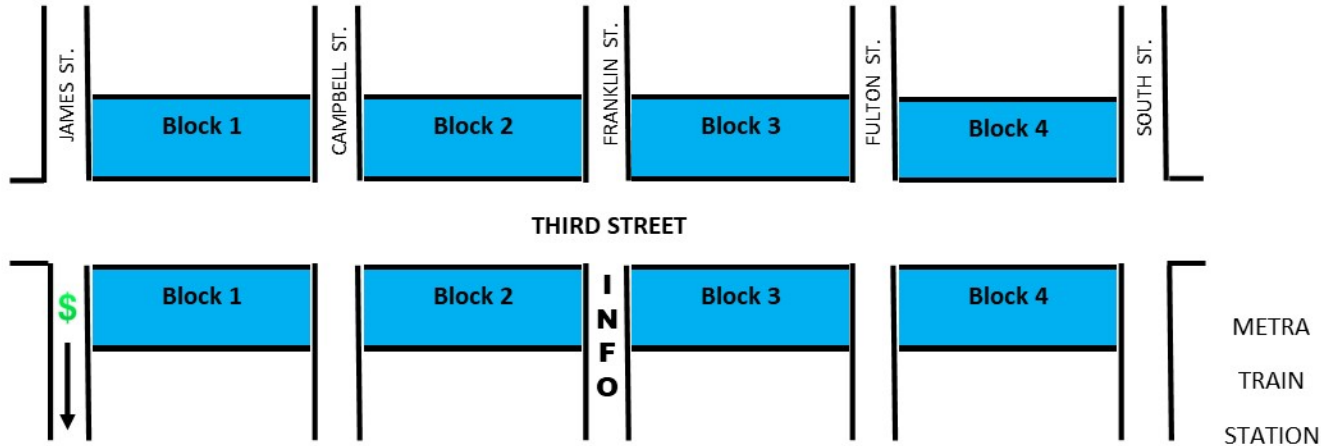

presented by
Geneva Chamber of Commerce

in cooperation with
City of Geneva

Scan the Code for More Info

\$ - ATM (corner of James & Fourth)
Sponsored by The State Bank of Geneva

Restrooms are located at Fourth & James,
Fourth & Campbell, Fourth & Franklin, Fourth & Fulton